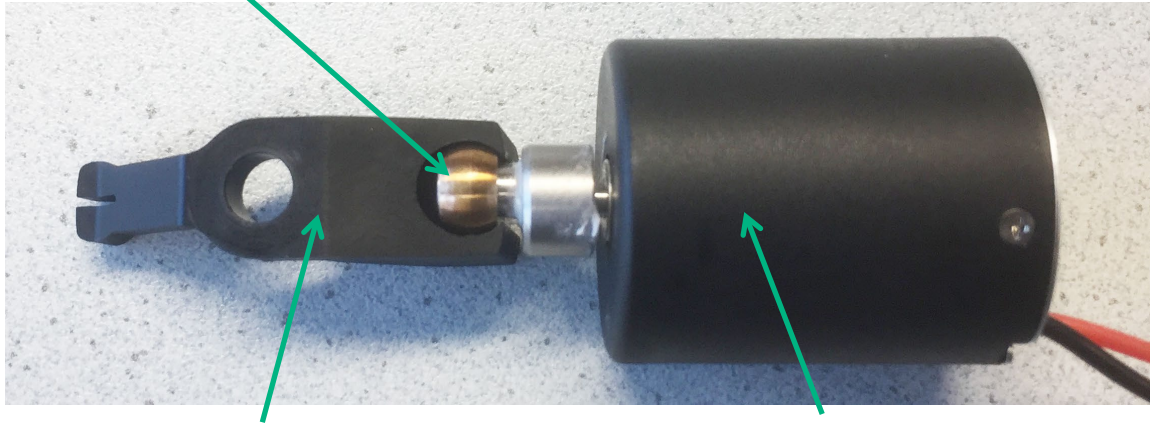

spare part list: XT434-WP/XT436-WP Durati

GT300305 calotte

XT430308 lever

XT430891 motor packed