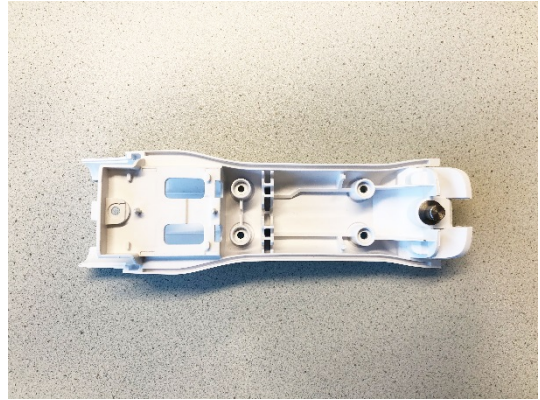

spare part list: XT434-WP/XT436-WP Durati

XT431 battery packed

GT200245 device with notches for switch

GT200248 device of push for switch

GT200249 button of contacts

TA016028 packaging

XT430415 hinge complete (incl. 2 screw)

spare part list: XT434-WP/XT436-WP Durati

XT430802-WP upper case

XT430801-W lower case

2 x TA016040 thrust washer
0,3 mm

GT800215 PT-screw 3 x 12

TA012140 PT-Torx screw 3x8

TA003820 locking washer
f/oscilatng arm