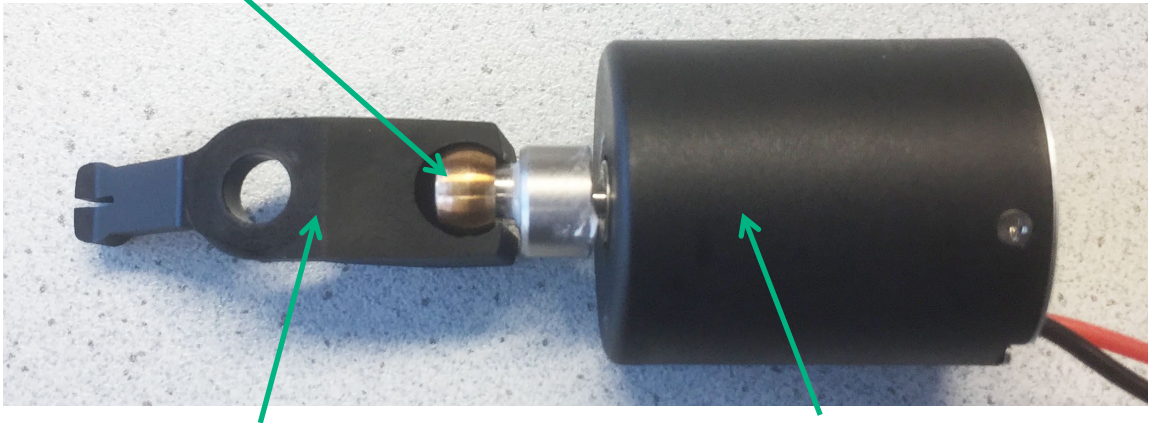

spare part list: GT454/GT456 Durati Vet

GT300305 calotte

XT430308 lever

XT430890 motor packed